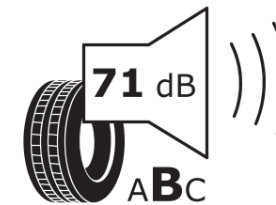

ENERG

MICHELIN

323499

225/40R19 93 Y

C1