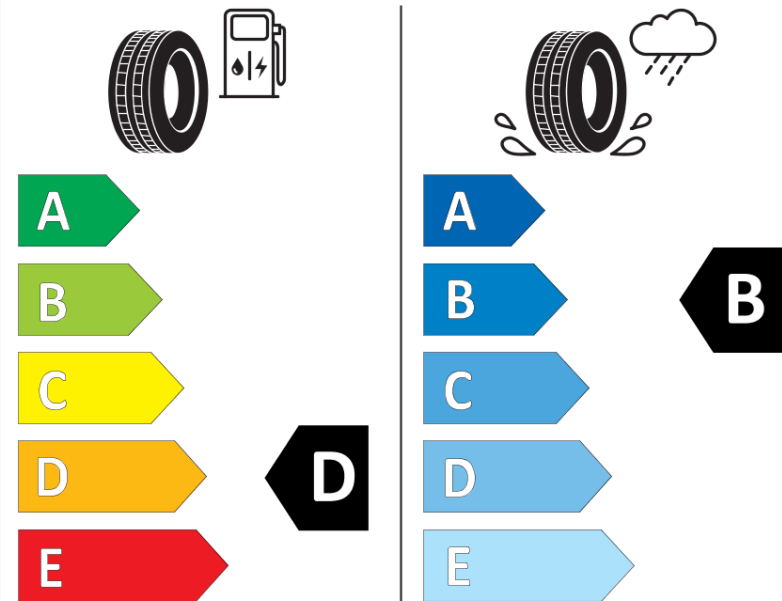

Product Information Sheet

Delegated Regulation (EU) 2020/740

Supplier name or trademark	MICHELIN
Commercial name or trade designation	PILOT SPORT 4 S GOE
Tyre type identifier	323499
Tyre size designation	225/40R19
Load-capacity index	93
Speed category symbol	Y
Fuel efficiency class	D
Wet grip class	B
External rolling noise class	B
External rolling noise value	71
Severe snow tyre	No
Ice tyre	No
Date of start of production	12/20
Date of end of production	
Load version	XL
Additional information	225/40 R19 93Y XL TL PILOT SPORT 4 S GOE MI

ENERG

MICHELIN

323499

225/40R19 93 Y

C1